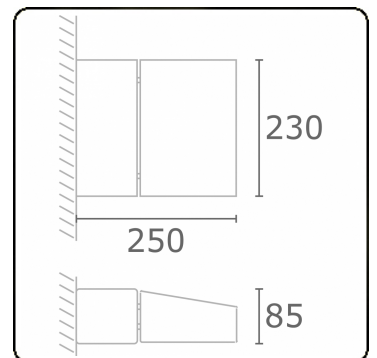

Photometric details

CIE Fluxcode	53 83 97 99 73

Remarks

direct light output

ENERGY

Verrijgbaar op aanvraag.

Disponible sur demande.

Available on request.

Auf Anfrage.

WXYZ
kWh/1000h

MULTILINE®

2019/2015