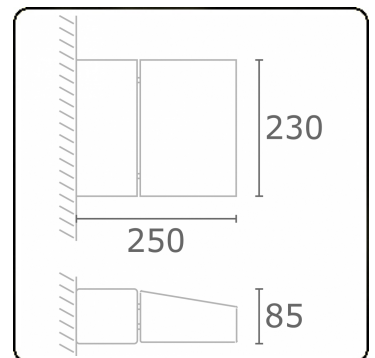

Photometric details

CIE Fluxcode	53 83 97 99 73

Remarks

direct light output

ENERGY

Verrijgbaar op aanvraag.

Disponible sur demande.

Available on request.

Auf Anfrage.

WXYZ
kWh/1000h

MULTILINE®

2019/2015