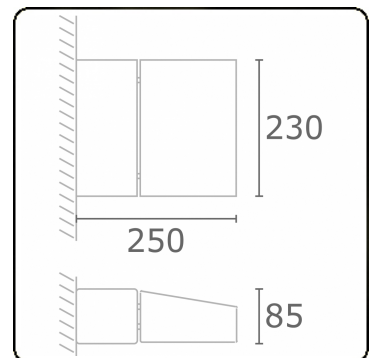

Photometric details

CIE Fluxcode	53 83 97 99 73

Remarks

direct light output

ENERGY

A ▶
Verkrijgbaar op aanvraag.
B ▶
Disponible sur demande.
C ▶
D ▶
Available on request.
E ▶
F ▶
Auf Anfrage.
G ▶

WXYZ
kWh/1000h

MULTILINE® 2019/2015