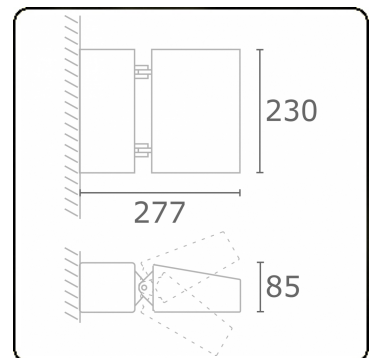

Photometric details

CIE Fluxcode	53 83 97 99 73

Remarks

direct light output

ENERGY

Verkrijgbaar op aanvraag.

Disponible sur demande.

Available on request.

Auf Anfrage.

WXYZ
kWh/1000h

MULTILINE®

2019/2015