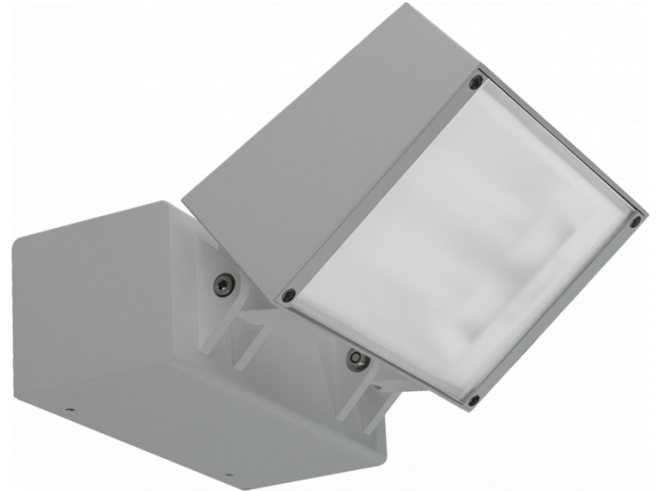

Murro-2
06.12293-9905

Fixture details

Mounting	Wall
Light emission	Direct
Fitting cover	Glass
Protection rate	IP 20
Housing	Aluminium
Finish	RAL 9011 graphite black textured
Certificates	CE, ISO 9001

Electric details

Protection class	I
Supply	230V
Control gear box	Current driver

Lamp details

Lamptype	LED 4000K
Wattage	24W
Gross luminous flux	2560
Luminaire power	29W
Number	1
Lifetime LED module	L80/B10 = 50000h
Color tolerance	MacAdam 3
CRI	85

Photometric details

CIE Fluxcode	53 83 97 99 73
--------------	----------------

Remarks

direct light output

ENERGY

Verrijgbaar op aanvraag.

Disponible sur demande.

Available on request.