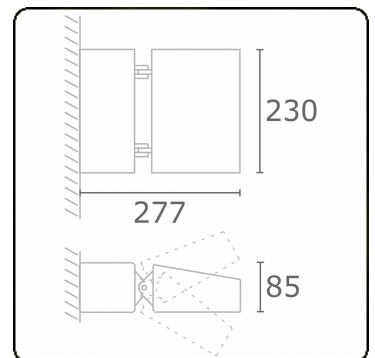

Photometric details

CIE Fluxcode	53 83 97 99 73

Remarks

direct light output

ENERGY

Verrijgbaar op aanvraag.

Disponible sur demande.

Available on request.

Auf Anfrage.

WXYZ
kWh/1000h

MULTILINE® 2019/2015