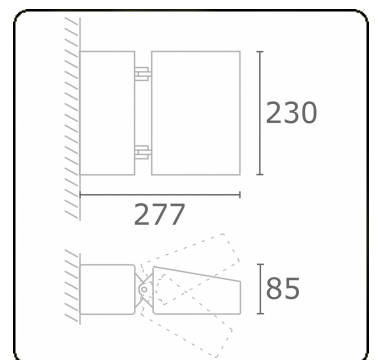

Murro-2
06.12293-9905

Fixture details

| | |
|-----------------|----------------------------------|
| Mounting | Wall |
| Light emission | Direct |
| Fitting cover | Glass |
| Protection rate | IP 20 |
| Housing | Aluminium |
| Finish | RAL 9011 graphite black textured |
| Certificates | CE, ISO 9001 |

Electric details

| | |
|------------------|----------------|
| Protection class | I |
| Supply | 230V |
| Control gear box | Current driver |

Lamp details

| | |
|---------------------|------------------|
| Lamptype | LED 4000K |
| Wattage | 24W |
| Gross luminous flux | 2560 |
| Luminaire power | 29W |
| Number | 1 |
| Lifetime LED module | L80/B10 = 50000h |
| Color tolerance | MacAdam 3 |
| CRI | 85 |

Photometric details

| | |
|--------------|----------------|
| CIE Fluxcode | 53 83 97 99 73 |
|--------------|----------------|

Remarks

direct light output

ENERGY

Verrijgbaar op aanvraag.

Disponible sur demande.