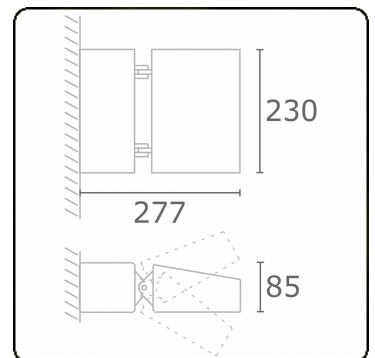

**Murro-2**  
06.12290-9906

**Fixture details**

Mounting	Wall
Light emission	Direct
Fitting cover	Glass
Protection rate	IP 20
Housing	Aluminium
Finish	RAL 9006 white aluminium textured
Certificates	CE, ISO 9001

**Electric details**

Protection class	I
Supply	230V
Control gear box	Current driver

**Lamp details**

Lamptype	LED 3000K
Wattage	24W
Gross luminous flux	2440
Luminaire power	29W
Number	1
Lifetime LED module	L80/B10 = 50000h
Color tolerance	MacAdam 3
CRI	85

**Photometric details**

CIE Fluxcode	53 83 97 99 73
--------------	----------------

**Remarks**

direct light output

**ENERGY**

A  
 Verkrijgbaar op aanvraag.  
B  
 Disponible sur demande.  
C  
D  
 Available on request.  
E  
F  
 Auf Anfrage.  
G