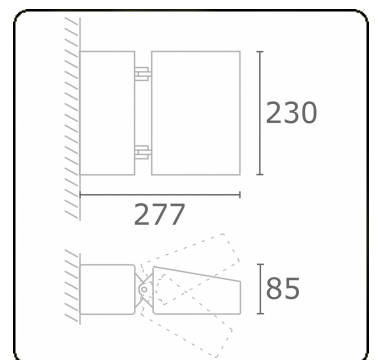

**Murro-2**  
06.12290-9906

**Fixture details**

Mounting	Wall
Light emission	Direct
Fitting cover	Glass
Protection rate	IP 20
Housing	Aluminium
Finish	RAL 9006 white aluminium textured
Certificates	CE, ISO 9001

**Electric details**

Protection class	I
Supply	230V
Control gear box	Current driver

**Lamp details**

Lamptype	LED 3000K
Wattage	24W
Gross luminous flux	2440
Luminaire power	29W
Number	1
Lifetime LED module	L80/B10 = 50000h
Color tolerance	MacAdam 3
CRI	85

**Photometric details**

CIE Fluxcode	53 83 97 99 73
--------------	----------------

**Remarks**

direct light output

**ENERGY**

Verrijgbaar op aanvraag.

Disponible sur demande.

Available on request.