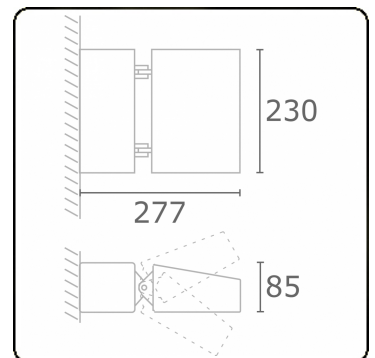

**Murro-2**  
06.12293-9906

**Fixture details**

Mounting	Wall
Light emission	Direct
Fitting cover	Glass
Protection rate	IP 20
Housing	Aluminium
Finish	RAL 9006 white aluminium textured
Certificates	CE, ISO 9001

**Electric details**

Protection class	I
Supply	230V
Control gear box	Current driver

**Lamp details**

Lamptype	LED 4000K
Wattage	24W
Gross luminous flux	2560
Luminaire power	29W
Number	1
Lifetime LED module	L80/B10 = 50000h
Color tolerance	MacAdam 3
CRI	85

**Photometric details**

CIE Fluxcode	53 83 97 99 73
--------------	----------------

**Remarks**

direct light output

**ENERGY**

Verrijgbaar op aanvraag.

Disponible sur demande.

Available on request.