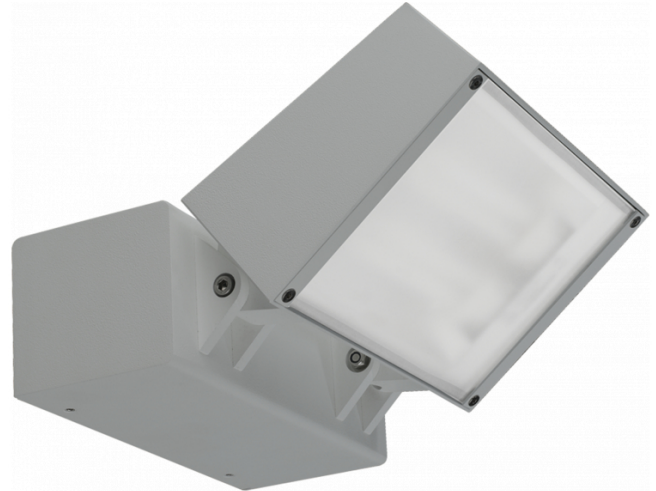

**Murro-2**  
06.12293-9906

**Fixture details**

Mounting	Wall
Light emission	Direct
Fitting cover	Glass
Protection rate	IP 20
Housing	Aluminium
Finish	RAL 9006 white aluminium textured
Certificates	CE, ISO 9001

**Electric details**

Protection class	I
Supply	230V
Control gear box	Current driver

**Lamp details**

Lamptype	LED 4000K
Wattage	24W
Gross luminous flux	2560
Luminaire power	29W
Number	1
Lifetime LED module	L80/B10 = 50000h
Color tolerance	MacAdam 3
CRI	85