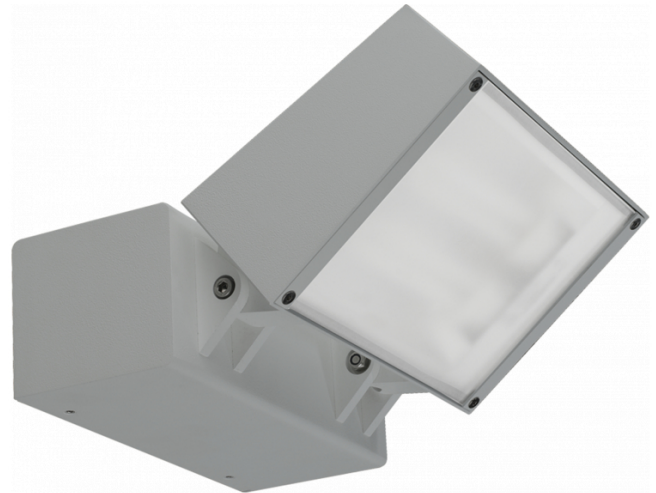

**Murro-2**  
06.12290-9910

**Fixture details**

Mounting	Wall
Light emission	Direct
Fitting cover	Glass
Protection rate	IP 20
Housing	Aluminium
Finish	RAL 9016 traffic white textured
Certificates	CE, ISO 9001

**Electric details**

Protection class	I
Supply	230V
Control gear box	Current driver

**Lamp details**

Lamptype	LED 3000K
Wattage	24W
Gross luminous flux	2440
Luminaire power	29W
Number	1
Lifetime LED module	L80/B10 = 50000h
Color tolerance	MacAdam 3
CRI	85