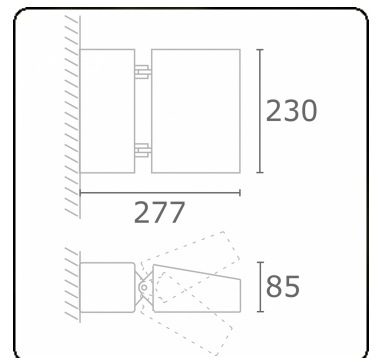

**Murro-2**  
06.12290-9910

**Fixture details**

Mounting	Wall
Light emission	Direct
Fitting cover	Glass
Protection rate	IP 20
Housing	Aluminium
Finish	RAL 9016 traffic white textured
Certificates	CE, ISO 9001

**Electric details**

Protection class	I
Supply	230V
Control gear box	Current driver

**Lamp details**

Lamptype	LED 3000K
Wattage	24W
Gross luminous flux	2440
Luminaire power	29W
Number	1
Lifetime LED module	L80/B10 = 50000h
Color tolerance	MacAdam 3
CRI	85

**Photometric details**

CIE Fluxcode	53 83 97 99 73
--------------	----------------

**Remarks**

direct light output

**ENERGY**

A ▶  
 Verkrijgbaar op aanvraag.  
B ▶  
 Disponible sur demande.  
C ▶  
D ▶  
 Available on request.  
E ▶  
F ▶  
 Auf Anfrage.  
G ▶