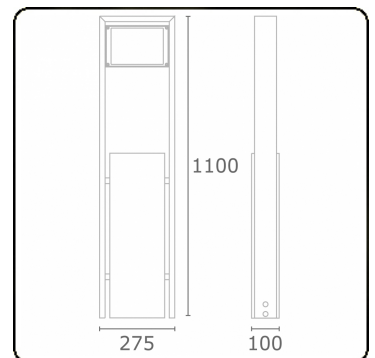

Sergeant
35.04194-9906

Fixture details

Mounting	Ground
Light emission	Direct
Fitting cover	Glass
Protection rate	IP 54
Housing	Aluminium
Finish	RAL 9006 white aluminium textured
Certificates	CE, ISO 9001

Electric details

Protection class	I
Supply	230V
Control gear box	Current driver

Lamp details

Lamptype	LED 4000K
Wattage	24W
Gross luminous flux	2560
Luminaire power	29W
Number	1
Lifetime LED module	L80/B10 = 50000h
Color tolerance	MacAdam 3
CRI	85

Photometric details

CIE Fluxcode	53 83 97 99 73

Remarks

standard colour combination: wall base silver grey, housing antracite!

ENERGY

Verrijgbaar op aanvraag.

Disponible sur demande.

Available on request.

Auf Anfrage.

WXYZ
kWh/1000h

MULTILINE®

2019/2015