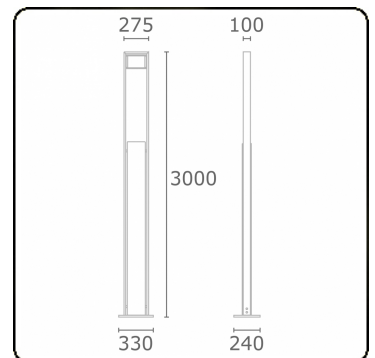

Sergeant
35.04594-9905

Fixture details

Mounting	Ground
Light emission	Direct
Fitting cover	Glass
Protection rate	IP 54
Housing	Aluminium
Finish	RAL 9011 graphite black textured
Certificates	CE, ISO 9001

Electric details

Protection class	I
Supply	230V
Control gear box	Current driver

Lamp details

Lamptype	LED 4000K
Wattage	24W
Gross luminous flux	2560
Luminaire power	29W
Number	1
Lifetime LED module	L80/B10 = 50000h
Color tolerance	MacAdam 3
CRI	85

Photometric details

CIE Fluxcode	53 83 97 99 73
--------------	----------------

Remarks

standard colour combination: wall base silver grey, housing antracite!

ENERGY

Verrijgbaar op aanvraag.

Disponible sur demande.