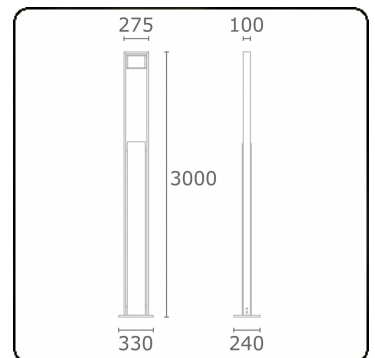

Sergeant
35.04594-9906

Fixture details

Mounting	Ground
Light emission	Direct
Fitting cover	Glass
Protection rate	IP 54
Housing	Aluminium
Finish	RAL 9006 white aluminium textured
Certificates	CE, ISO 9001

Electric details

Protection class	I
Supply	230V
Control gear box	Current driver

Lamp details

Lamptype	LED 4000K
Wattage	24W
Gross luminous flux	2560
Luminaire power	29W
Number	1
Lifetime LED module	L80/B10 = 50000h
Color tolerance	MacAdam 3
CRI	85

Photometric details

CIE Fluxcode	53 83 97 99 73
--------------	----------------

Remarks

standard colour combination: wall base silver grey, housing antracite!

ENERGY

Verrijgbaar op aanvraag.

Disponible sur demande.