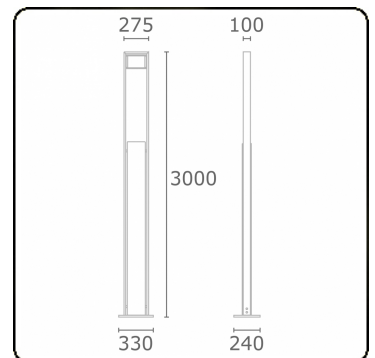

Sergeant
35.04594-9910

Fixture details

Mounting	Ground
Light emission	Direct
Fitting cover	Glass
Protection rate	IP 54
Housing	Aluminium
Finish	RAL 9016 traffic white textured
Certificates	CE, ISO 9001

Electric details

Protection class	I
Supply	230V
Control gear box	Current driver

Lamp details

Lamptype	LED 4000K
Wattage	24W
Gross luminous flux	2560
Luminaire power	29W
Number	1
Lifetime LED module	L80/B10 = 50000h
Color tolerance	MacAdam 3
CRI	85

Photometric details

CIE Fluxcode	53 83 97 99 73
--------------	----------------

Remarks

standard colour combination: wall base silver grey, housing antracite!

ENERGY

Verrijgbaar op aanvraag.

Disponible sur demande.