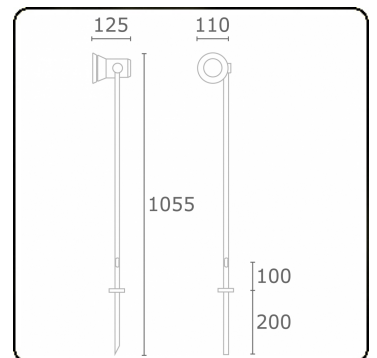

Spy-1 - pin - height 1000mm
35.11120-9910

Fixture details

Mounting	Ground
Light emission	Spotlight
Fitting cover	Glass
Protection rate	IP 54
Housing	Aluminium
Finish	RAL 9016 traffic white textured
Certificates	CE, ISO 9001

Electric details

Protection class	I
Supply	230V

Lamp details

Lamp type	LED MR16
Wattage	-
Socket	GU10
Number	1

ENERGY

Verkrijgbaar op aanvraag.

Disponible sur demande.

Available on request.