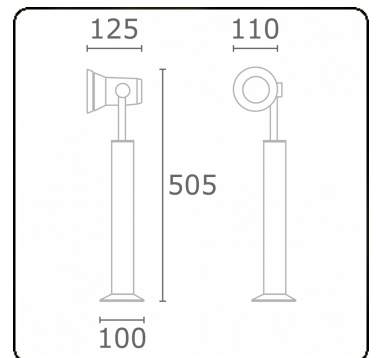

Spy-1 - support - height 450mm
35.11150-9905

Fixture details

Mounting	Ground
Light emission	Spotlight
Fitting cover	Glass
Protection rate	IP 54
Housing	Aluminium
Finish	RAL 9011 graphite black textured
Certificates	CE, ISO 9001

Electric details

Protection class	I
Supply	230V

Lamp details

Lamptype	LED MR16
Wattage	-
Socket	GU10
Number	1

ENERGY

Verrijgbaar op aanvraag.

Disponible sur demande.

Available on request.