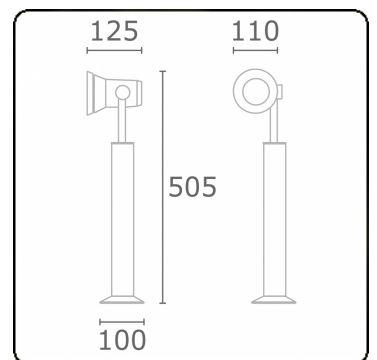

Spy-1 - support - height 450mm
35.11150-9905

Fixture details

Mounting	Ground
Light emission	Spotlight
Fitting cover	Glass
Protection rate	IP 54
Housing	Aluminium
Finish	RAL 9011 graphite black textured
Certificates	CE, ISO 9001

Electric details

Protection class	I
Supply	230V

Lamp details

Lamptype	LED MR16
Wattage	-
Socket	GU10
Number	1

ENERGY

Verrijgbaar op aanvraag.

Disponible sur demande.

Available on request.