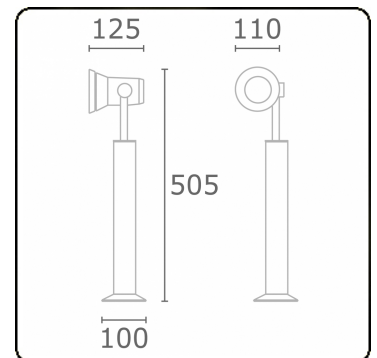

Spy-1 - support - height 450mm
35.11156-9905

Fixture details

Mounting	Ground
Light emission	Spotlight
Fitting cover	Glass
Protection rate	IP 54
Housing	Aluminium
Finish	RAL 9011 graphite black textured
Certificates	CE, ISO 9001

Electric details

Protection class	I
Supply	230V
Control gear box	Current driver

Lamp details

Lamptype	LED 3000K 8°
Wattage	3x1W
Gross luminous flux	378
Luminaire power	4,2W
Number	1
Lifetime LED module	L70/B50 > 60000h
Color tolerance	MacAdam 3
CRI	80

Photometric details

CIE Fluxcode	95 97 99 100 75

ENERGY

Verrijgbaar op aanvraag.

Disponible sur demande.

Available on request.

Auf Anfrage.

WXYZ
kWh/1000h

MULTILINE®

2019/2015