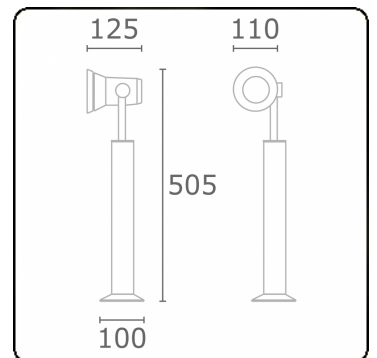

Spy-1 - support - height 450mm  
35.11150-9906

**Fixture details**

Mounting	Ground
Light emission	Spotlight
Fitting cover	Glass
Protection rate	IP 54
Housing	Aluminium
Finish	RAL 9006 white aluminium textured
Certificates	CE, ISO 9001

**Electric details**

Protection class	I
Supply	230V

**Lamp details**

Lamp type	LED MR16
Wattage	-
Socket	GU10
Number	1

This luminaire is compatible with bulbs of the energy classes:

**MULTILINE®**
35.11150-9906
874/2012