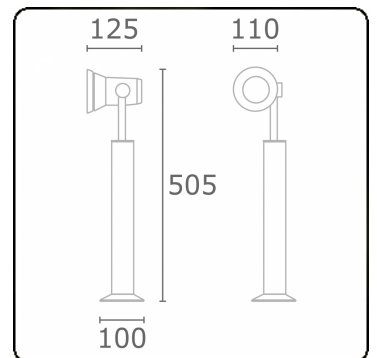

Spy-1 - support - height 450mm
35.11156-9906

Fixture details

Mounting	Ground
Light emission	Spotlight
Fitting cover	Glass
Protection rate	IP 54
Housing	Aluminium
Finish	RAL 9006 white aluminium textured
Certificates	CE, ISO 9001

Electric details

Protection class	I
Supply	230V
Control gear box	Current driver

Lamp details

Lamptype	LED 3000K 8°
Wattage	3x1W
Gross luminous flux	378
Luminaire power	4,2W
Number	1
Lifetime LED module	L70/B50 > 60000h
Color tolerance	MacAdam 3
CRI	80

Photometric details

CIE Fluxcode	95 97 99 100 75

ENERGY

A →
B → Verrijgbaar op aanvraag.
C → Disponible sur demande.
D → Available on request.
E →
F → Auf Anfrage.
G →

WXYZ
kWh/1000h

MULTILINE® 2019/2015