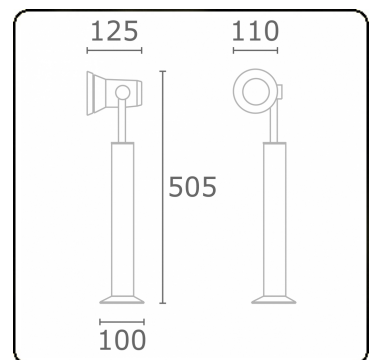

Spy-1 - support - height 450mm
35.11150-9910

Fixture details

Mounting	Ground
Light emission	Spotlight
Fitting cover	Glass
Protection rate	IP 54
Housing	Aluminium
Finish	RAL 9016 traffic white textured
Certificates	CE, ISO 9001

Electric details

Protection class	I
Supply	230V

Lamp details

Lamptype	LED MR16
Wattage	-
Socket	GU10
Number	1

ENERGY

Verrijgbaar op aanvraag.

Disponible sur demande.

Available on request.