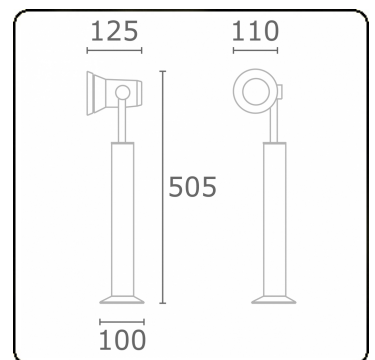

Spy-1 - support - height 450mm
35.11150-9910

Fixture details

Mounting	Ground
Light emission	Spotlight
Fitting cover	Glass
Protection rate	IP 54
Housing	Aluminium
Finish	RAL 9016 traffic white textured
Certificates	CE, ISO 9001

Electric details

Protection class	I
Supply	230V

Lamp details

Lamptype	LED MR16
Wattage	-
Socket	GU10
Number	1

ENERGY

Verkrijgbaar op aanvraag.

Disponible sur demande.

Available on request.