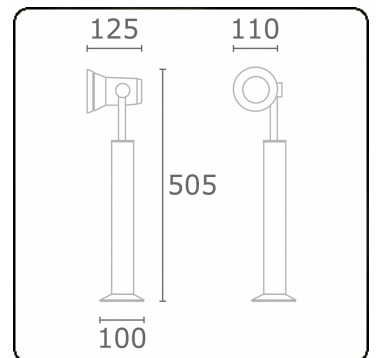

Spy-1 - support - height 450mm
35.11158-9910

Fixture details

Mounting	Ground
Light emission	Spotlight
Fitting cover	Glass
Protection rate	IP 54
Housing	Aluminium
Finish	RAL 9016 traffic white textured
Certificates	CE, ISO 9001

Electric details

Protection class	I
Supply	230V
Control gear box	Current driver

Lamp details

Lamptype	LED 4000K 8°
Wattage	3x1W
Gross luminous flux	399
Luminaire power	4,2W
Number	1
Lifetime LED module	L70/B50 > 60000h
Color tolerance	MacAdam 3
CRI	80

Photometric details

CIE Fluxcode	95 97 99 100 75

ENERGY

Verrijgbaar op aanvraag.

Disponible sur demande.

Available on request.

Auf Anfrage.

WXYZ
kWh/1000h

MULTILINE®

2019/2015