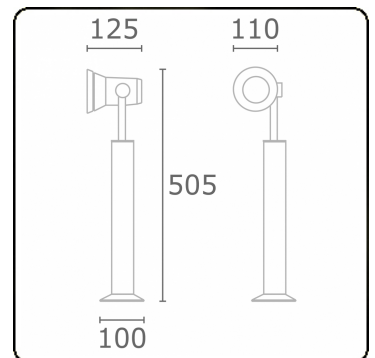

Spy-1 - support - height 450mm
35.11158-9910

Fixture details

Mounting	Ground
Light emission	Spotlight
Fitting cover	Glass
Protection rate	IP 54
Housing	Aluminium
Finish	RAL 9016 traffic white textured
Certificates	CE, ISO 9001

Electric details

Protection class	I
Supply	230V
Control gear box	Current driver

Lamp details

Lamptype	LED 4000K 8°
Wattage	3x1W
Gross luminous flux	399
Luminaire power	4,2W
Number	1
Lifetime LED module	L70/B50 > 60000h
Color tolerance	MacAdam 3
CRI	80

Photometric details

CIE Fluxcode	95 97 99 100 75

ENERGY

Verrijgbaar op aanvraag.

Disponible sur demande.

Available on request.

Auf Anfrage.

WXYZ
kWh/1000h

MULTILINE®

2019/2015