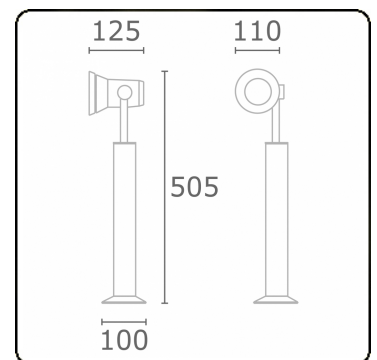

Spy-1 - support - height 450mm
35.11159-9910

Fixture details

Mounting	Ground
Light emission	Spotlight
Fitting cover	Glass
Protection rate	IP 54
Housing	Aluminium
Finish	RAL 9016 traffic white textured
Certificates	CE, ISO 9001

Electric details

Protection class	I
Supply	230V
Control gear box	Current driver

Lamp details

Lamptype	LED 4000K 32°
Wattage	3x1W
Gross luminous flux	399
Luminaire power	4,2W
Number	1
Lifetime LED module	L70/B50 > 60000h
Color tolerance	MacAdam 3
CRI	80

Photometric details

CIE Fluxcode	96 99 100 100 73

ENERGY

Verrijgbaar op aanvraag.

Disponible sur demande.

Available on request.

Auf Anfrage.

WXYZ
kWh/1000h

MULTILINE®

2019/2015