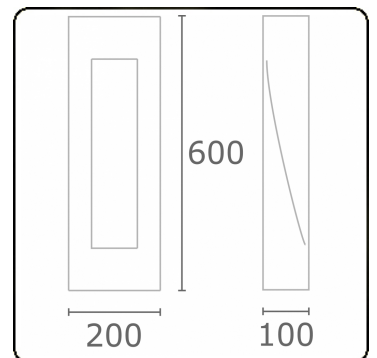

Tarres-1
35.65219-9905

Fixture details

Mounting	Ground
Light emission	Direct
Fitting cover	Glass
Protection rate	IP 65
Housing	Aluminium
Finish	RAL 9011 graphite black textured
Certificates	CE, ISO 9001

Electric details

Protection class	I
Supply	230V
Control gear box	Current driver

Lamp details

Lamptype	LED 3000K
Wattage	6W
Gross luminous flux	610
Luminaire power	8W
Number	1
Lifetime LED module	L80/B10 = 50000h
Color tolerance	MacAdam 3
CRI	85

Photometric details

CIE Fluxcode	37 67 85 80 78
--------------	----------------

Remarks

Tarres-1 600mm - light output in one direction (single reflector)

ENERGY

Verrijgbaar op aanvraag.

Disponible sur demande.