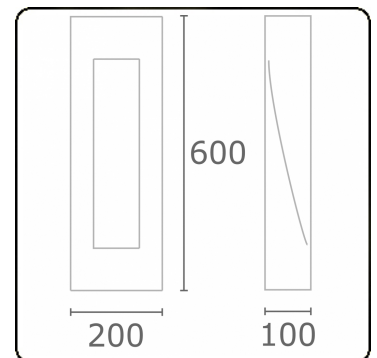

Tarres-1
35.65219-9910

Fixture details

Mounting	Ground
Light emission	Direct
Fitting cover	Glass
Protection rate	IP 65
Housing	Aluminium
Finish	RAL 9016 traffic white textured
Certificates	CE, ISO 9001

Electric details

Protection class	I
Supply	230V
Control gear box	Current driver

Lamp details

Lamptype	LED 3000K
Wattage	6W
Gross luminous flux	610
Luminaire power	8W
Number	1
Lifetime LED module	L80/B10 = 50000h
Color tolerance	MacAdam 3
CRI	85

Photometric details

CIE Fluxcode	37 67 85 80 78
--------------	----------------

Remarks

Tarres-1 600mm - light output in one direction (single reflector)

ENERGY

Verrijgbaar op aanvraag.

Disponible sur demande.