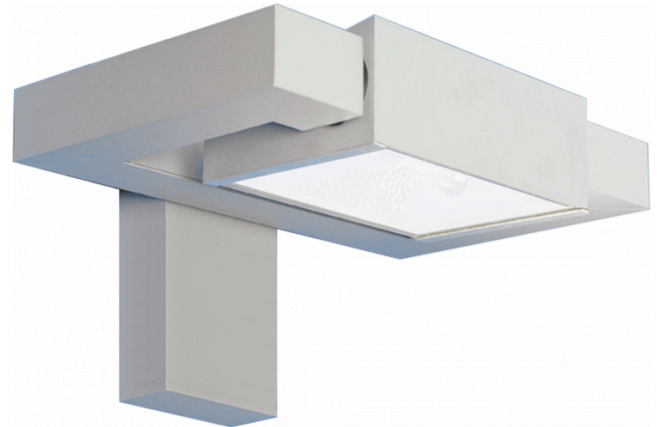

Vivace 7.2
06.23790-9910

Fixture details

Mounting	Wall
Light emission	Direct or Indirect
Fitting cover	Glass
Protection rate	IP 20
Housing	Aluminium
Finish	RAL 9016 traffic white textured
Certificates	CE, ISO 9001

Electric details

Protection class	I
Supply	230V
Control gear box	EG

Lamp details

Lamptype	LED 3000K
Wattage	24W
Gross luminous flux	2440
Luminaire power	29W
Number	1
Lifetime LED module	L80/B10 = 50000h
Color tolerance	MacAdam 3
CRI	85

Photometric details

CIE Fluxcode	53 83 97 99 73
--------------	----------------

Remarks

TC-D and LED with sandblasted glass, other light sources with clear glass

ENERGY

Verrijgbaar op aanvraag.

Disponible sur demande.