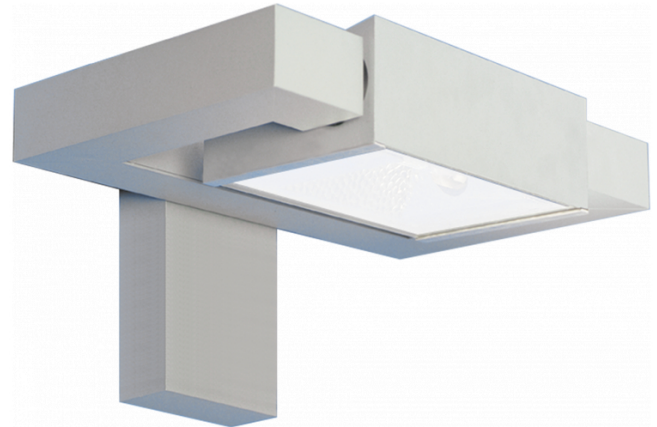

Vivace 7.2
35.23793-9906

Fixture details

Mounting	Wall
Light emission	Direct or Indirect
Fitting cover	Glass
Protection rate	IP 54
Housing	Aluminium
Finish	RAL 9006 white aluminium textured
Certificates	CE, ISO 9001

Electric details

Protection class	I
Supply	230V
Control gear box	EG

Lamp details

Lamptype	LED 3000K
Wattage	24W
Gross luminous flux	2440
Luminaire power	29W
Number	1
Lifetime LED module	L80/B10 = 50000h
Color tolerance	MacAdam 3
CRI	85

Photometric details

CIE Fluxcode	53 83 97 99 73
--------------	----------------

Remarks

TC-D and LED with sandblasted glass, other light sources with clear glass

ENERGY

Verrijgbaar op aanvraag.

Disponible sur demande.