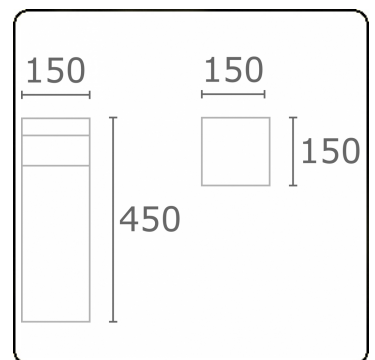

Photometric details

CIE Fluxcode	13 37 67 50 51

ENERGY

Verrijgbaar op aanvraag.

Disponible sur demande.

Available on request.

Auf Anfrage.

WXYZ
kWh/1000h

MULTILINE®

2019/2015