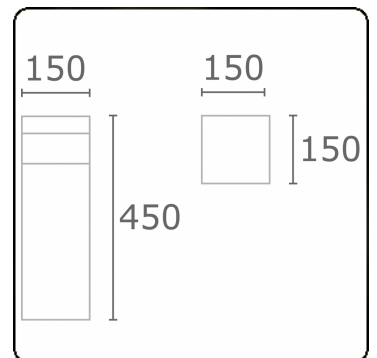

Photometric details

CIE Fluxcode	13 37 67 50 51

ENERGY

A ▶
Verkrijgbaar op aanvraag.
B ▶
Disponible sur demande.
C ▶
D ▶
Available on request.
E ▶
F ▶
Auf Anfrage.
G ▶

WXYZ
kWh/1000h

MULTILINE® 2019/2015