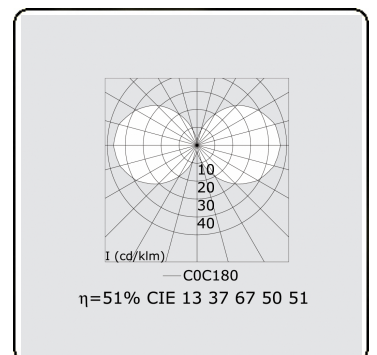

Kubik T2
35.06203-9906

Fixture details

Mounting	Ground
Light emission	Diffus
Fitting cover	Opal diffuser
Protection rate	IP 65
Housing	Aluminium
Finish	RAL 9006 white aluminium textured
Certificates	CE, ISO 9001

Electric details

Protection class	I
Supply	230V
Control gear box	Current driver

Lamp details

Lamptype	LED 3000K
Wattage	8W
Gross luminous flux	1380
Luminaire power	8,8W
Number	1
Lifetime LED module	L80/B10 > 72000h
Color tolerance	MacAdam 3
CRI	>80

Photometric details

CIE Fluxcode	13 37 67 50 51
--------------	----------------

ENERGY

Verrijgbaar op aanvraag.

Disponible sur demande.

Available on request.

Auf Anfrage.

WXYZ
kWh/1000h