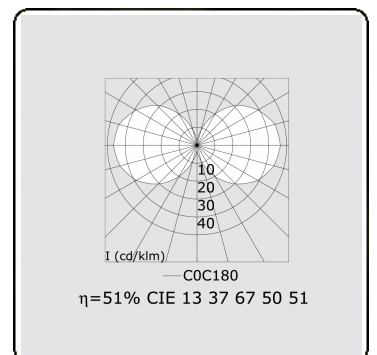

Kubik T2
35.06203-9906

Fixture details

Mounting	Ground
Light emission	Diffus
Fitting cover	Opal diffuser
Protection rate	IP 65
Housing	Aluminium
Finish	RAL 9006 white aluminium textured
Certificates	CE, ISO 9001

Electric details

Protection class	I
Supply	230V
Control gear box	Current driver

Lamp details

Lamptype	LED 3000K
Wattage	8W
Gross luminous flux	1380
Luminaire power	8,8W
Number	1
Lifetime LED module	L80/B10 > 72000h
Color tolerance	MacAdam 3
CRI	>80

Photometric details

CIE Fluxcode	13 37 67 50 51

ENERGY

Verrijgbaar op aanvraag.

Disponible sur demande.

Available on request.

Auf Anfrage.

WXYZ
kWh/1000h

MULTILINE®

2019/2015