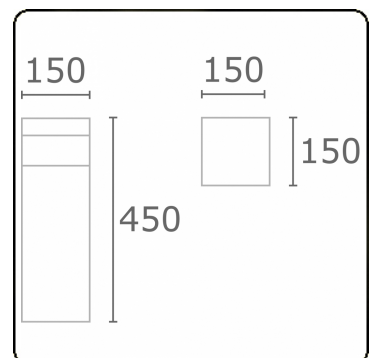

Kubik T2
35.06203-9906

Fixture details

Mounting	Ground
Light emission	Diffus
Fitting cover	Opal diffuser
Protection rate	IP 65
Housing	Aluminium
Finish	RAL 9006 white aluminium textured
Certificates	CE, ISO 9001

Electric details

Protection class	I
Supply	230V
Control gear box	Current driver

Lamp details

Lamptype	LED 3000K
Wattage	8W
Gross luminous flux	1380
Luminaire power	8,8W
Number	1
Lifetime LED module	L80/B10 > 72000h
Color tolerance	MacAdam 3
CRI	>80

Photometric details

CIE Fluxcode	13 37 67 50 51

ENERGY

Verrijgbaar op aanvraag.

Disponible sur demande.

Available on request.

Auf Anfrage.

WXYZ
kWh/1000h

MULTILINE®

2019/2015