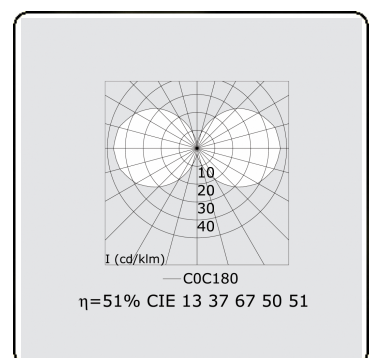

Kubik T2
35.06204-9906

Fixture details

Mounting	Ground
Light emission	Diffus
Fitting cover	Opal diffuser
Protection rate	IP 65
Housing	Aluminium
Finish	RAL 9006 white aluminium textured
Certificates	CE, ISO 9001

Electric details

Protection class	I
Supply	230V
Control gear box	Current driver

Lamp details

Lamptype	LED 4000K
Wattage	8W
Gross luminous flux	1420
Luminaire power	8,8W
Number	1
Lifetime LED module	L80/B10 > 72000h
Color tolerance	MacAdam 3
CRI	>80

Photometric details

CIE Fluxcode	13 37 67 50 51
--------------	----------------

ENERG

Verrijgbaar op aanvraag.

Disponible sur demande.

Available on request.

Auf Anfrage.

WXYZ
kWh/1000h