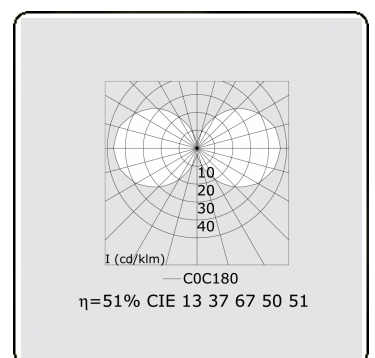

Kubik T2
35.06204-9906

Fixture details

Mounting	Ground
Light emission	Diffus
Fitting cover	Opal diffuser
Protection rate	IP 65
Housing	Aluminium
Finish	RAL 9006 white aluminium textured
Certificates	CE, ISO 9001

Electric details

Protection class	I
Supply	230V
Control gear box	Current driver

Lamp details

Lamptype	LED 4000K
Wattage	8W
Gross luminous flux	1420
Luminaire power	8,8W
Number	1
Lifetime LED module	L80/B10 > 72000h
Color tolerance	MacAdam 3
CRI	>80

Photometric details

CIE Fluxcode	13 37 67 50 51
--------------	----------------

ENERGY

A
 Verkrijgbaar op aanvraag.
B
 Disponible sur demande.
C
D
 Available on request.
E
F
 Auf Anfrage.
G

WXYZ
kWh/1000h