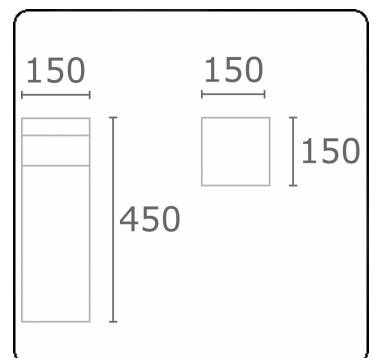

Kubik T2
35.06204-9906

Fixture details

Mounting	Ground
Light emission	Diffus
Fitting cover	Opal diffuser
Protection rate	IP 65
Housing	Aluminium
Finish	RAL 9006 white aluminium textured
Certificates	CE, ISO 9001

Electric details

Protection class	I
Supply	230V
Control gear box	Current driver

Lamp details

Lamptype	LED 4000K
Wattage	8W
Gross luminous flux	1420
Luminaire power	8,8W
Number	1
Lifetime LED module	L80/B10 > 72000h
Color tolerance	MacAdam 3
CRI	>80

Photometric details

CIE Fluxcode	13 37 67 50 51

ENERG

Verrijgbaar op aanvraag.

Disponible sur demande.

Available on request.

Auf Anfrage.

WXYZ
kWh/1000h

MULTILINE®

2019/2015