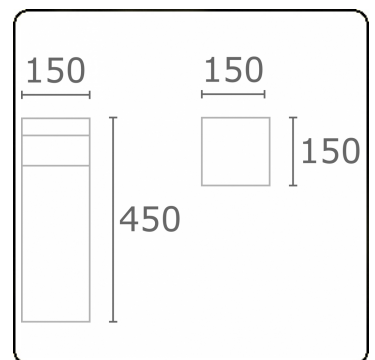

Kubik T2
35.06203-9910

Fixture details

Mounting	Ground
Light emission	Diffus
Fitting cover	Opal diffuser
Protection rate	IP 65
Housing	Aluminium
Finish	RAL 9016 traffic white textured
Certificates	CE, ISO 9001

Electric details

Protection class	I
Supply	230V
Control gear box	Current driver

Lamp details

Lamptype	LED 3000K
Wattage	8W
Gross luminous flux	1380
Luminaire power	8,8W
Number	1
Lifetime LED module	L80/B10 > 72000h
Color tolerance	MacAdam 3
CRI	>80

Photometric details

CIE Fluxcode	13 37 67 50 51

ENERGY

Verrijgbaar op aanvraag.

Disponible sur demande.

Available on request.

Auf Anfrage.

WXYZ
kWh/1000h

MULTILINE® 2019/2015