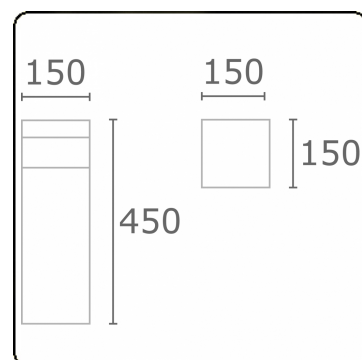

Kubik T2
35.06203-9910

Fixture details

Mounting	Ground
Light emission	Diffus
Fitting cover	Opal diffuser
Protection rate	IP 65
Housing	Aluminium
Finish	RAL 9016 traffic white textured
Certificates	CE, ISO 9001

Electric details

Protection class	I
Supply	230V
Control gear box	Current driver

Lamp details

Lamptype	LED 3000K
Wattage	8W
Gross luminous flux	1380
Luminaire power	8,8W
Number	1
Lifetime LED module	L80/B10 > 72000h
Color tolerance	MacAdam 3
CRI	>80

Photometric details

CIE Fluxcode	13 37 67 50 51

ENERGY

Verrijgbaar op aanvraag.

Disponible sur demande.

Available on request.

Auf Anfrage.

WXYZ
kWh/1000h

MULTILINE®

2019/2015