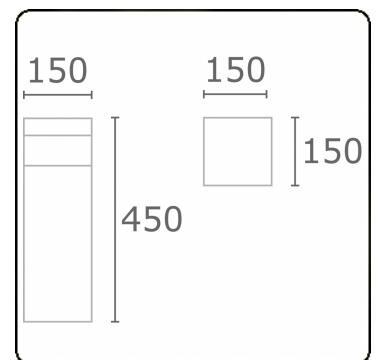

Kubik T2
35.06204-9910

Fixture details

Mounting	Ground
Light emission	Diffus
Fitting cover	Opal diffuser
Protection rate	IP 65
Housing	Aluminium
Finish	RAL 9016 traffic white textured
Certificates	CE, ISO 9001

Electric details

Protection class	I
Supply	230V
Control gear box	Current driver

Lamp details

Lamptype	LED 4000K
Wattage	8W
Gross luminous flux	1420
Luminaire power	8,8W
Number	1
Lifetime LED module	L80/B10 > 72000h
Color tolerance	MacAdam 3
CRI	>80

Photometric details

CIE Fluxcode	13 37 67 50 51

ENERGY

Verrijgbaar op aanvraag.

Disponible sur demande.

Available on request.

Auf Anfrage.

WXYZ
kWh/1000h

MULTILINE® 2019/2015