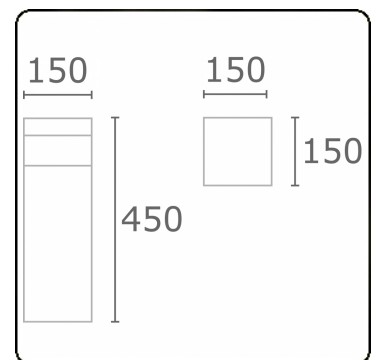

Kubik T2
35.06204-9910

Fixture details

Mounting	Ground
Light emission	Diffus
Fitting cover	Opal diffuser
Protection rate	IP 65
Housing	Aluminium
Finish	RAL 9016 traffic white textured
Certificates	CE, ISO 9001

Electric details

Protection class	I
Supply	230V
Control gear box	Current driver

Lamp details

Lamptype	LED 4000K
Wattage	8W
Gross luminous flux	1420
Luminaire power	8,8W
Number	1
Lifetime LED module	L80/B10 > 72000h
Color tolerance	MacAdam 3
CRI	>80

Photometric details

CIE Fluxcode	13 37 67 50 51

ENERGY

Verrijgbaar op aanvraag.

Disponible sur demande.

Available on request.

Auf Anfrage.

WXYZ
kWh/1000h

MULTILINE® 2019/2015