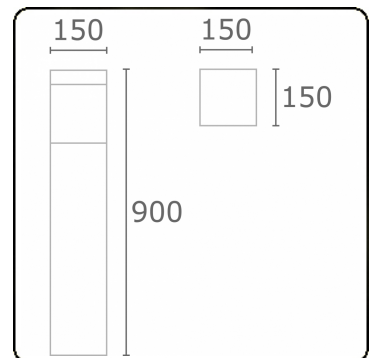

Kubik T2  
35.06223-9905

**Fixture details**

Mounting	Ground
Light emission	Diffus
Fitting cover	Opal diffuser
Protection rate	IP 65
Housing	Aluminium
Finish	RAL 9011 graphite black textured
Certificates	CE, ISO 9001

**Electric details**

Protection class	I
Supply	230V
Control gear box	Current driver

**Lamp details**

Lamptype	LED 3000K
Wattage	15,6W
Gross luminous flux	2720
Luminaire power	17,2W
Number	1
Lifetime LED module	L80/B10 > 72000h
Color tolerance	MacAdam 3
CRI	>80

**Photometric details**

CIE Fluxcode	13 37 67 50 51
--------------	----------------

**ENERGY**

A →  
B → Verrijgbaar op aanvraag.  
C → Disponible sur demande.  
D → Available on request.  
E →  
F → Auf Anfrage.  
G →