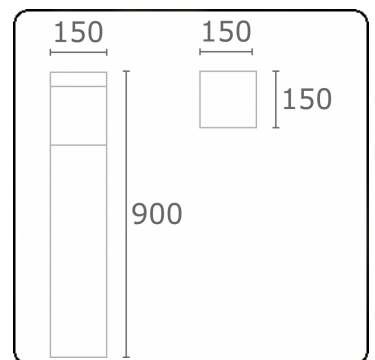

Kubik T2
35.06224-9905

Fixture details

Mounting	Ground
Light emission	Diffus
Fitting cover	Opal diffuser
Protection rate	IP 65
Housing	Aluminium
Finish	RAL 9011 graphite black textured
Certificates	CE, ISO 9001

Electric details

Protection class	I
Supply	230V
Control gear box	Current driver

Lamp details

Lamptype	LED 4000K
Wattage	15,6W
Gross luminous flux	2860
Luminaire power	17,2W
Number	1
Lifetime LED module	L80/B10 > 72000h
Color tolerance	MacAdam 3
CRI	>80

Photometric details

CIE Fluxcode	13 37 67 50 51

ENERGY

Verrijgbaar op aanvraag.

Disponible sur demande.

Available on request.

Auf Anfrage.

WXYZ
kWh/1000h

MULTILINE®

2019/2015