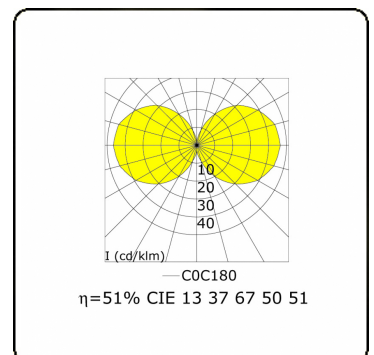

Kubik T2
35.06223-9906

Fixture details

Mounting	Ground
Light emission	Diffus
Fitting cover	Opal diffuser
Protection rate	IP 65
Housing	Aluminium
Finish	RAL 9006 white aluminium textured
Certificates	CE, ISO 9001

Electric details

Protection class	I
Supply	230V
Control gear box	Current driver

Lamp details

Lamptype	LED 3000K
Wattage	15,6W
Gross luminous flux	2720
Luminaire power	17,2W
Number	1
Lifetime LED module	L80/B10 > 72000h
Color tolerance	MacAdam 3
CRI	>80

Photometric details

CIE Fluxcode	13 37 67 50 51

ENERGY

Verrijgbaar op aanvraag.

Disponible sur demande.

Available on request.

Auf Anfrage.

WXYZ
kWh/1000h

MULTILINE®

2019/2015