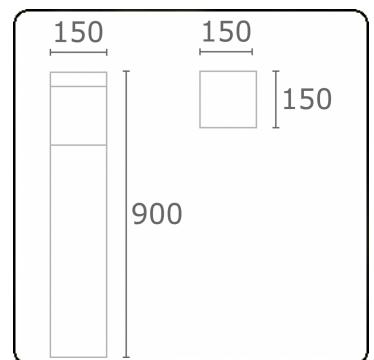

Kubik T2
35.06223-9906

Fixture details

Mounting	Ground
Light emission	Diffus
Fitting cover	Opal diffuser
Protection rate	IP 65
Housing	Aluminium
Finish	RAL 9006 white aluminium textured
Certificates	CE, ISO 9001

Electric details

Protection class	I
Supply	230V
Control gear box	Current driver

Lamp details

Lamptype	LED 3000K
Wattage	15,6W
Gross luminous flux	2720
Luminaire power	17,2W
Number	1
Lifetime LED module	L80/B10 > 72000h
Color tolerance	MacAdam 3
CRI	>80

Photometric details

CIE Fluxcode	13 37 67 50 51

ENERGY

Verrijgbaar op aanvraag.

Disponible sur demande.

Available on request.

Auf Anfrage.

WXYZ
kWh/1000h

MULTILINE®

2019/2015