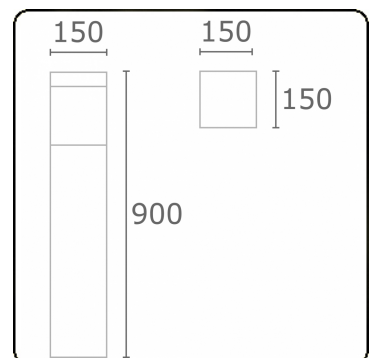

Kubik T2
35.06224-9906

Fixture details

Mounting	Ground
Light emission	Diffus
Fitting cover	Opal diffuser
Protection rate	IP 65
Housing	Aluminium
Finish	RAL 9006 white aluminium textured
Certificates	CE, ISO 9001

Electric details

Protection class	I
Supply	230V
Control gear box	Current driver

Lamp details

Lamptype	LED 4000K
Wattage	15,6W
Gross luminous flux	2860
Luminaire power	17,2W
Number	1
Lifetime LED module	L80/B10 > 72000h
Color tolerance	MacAdam 3
CRI	>80

Photometric details

CIE Fluxcode	13 37 67 50 51

ENERGY

A
Verkrijgbaar op aanvraag.
B
Disponible sur demande.
C
D
Available on request.
E
F
Auf Anfrage.
G

WXYZ
kWh/1000h

MULTILINE® 2019/2015