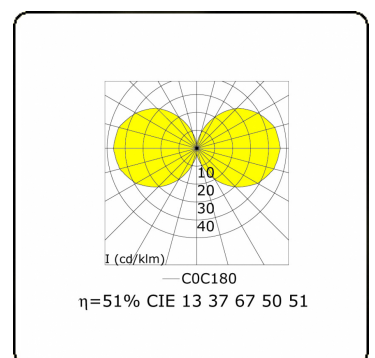

Kubik T2
35.06224-9906

Fixture details

Mounting	Ground
Light emission	Diffus
Fitting cover	Opal diffuser
Protection rate	IP 65
Housing	Aluminium
Finish	RAL 9006 white aluminium textured
Certificates	CE, ISO 9001

Electric details

Protection class	I
Supply	230V
Control gear box	Current driver

Lamp details

Lamptype	LED 4000K
Wattage	15,6W
Gross luminous flux	2860
Luminaire power	17,2W
Number	1
Lifetime LED module	L80/B10 > 72000h
Color tolerance	MacAdam 3
CRI	>80

Photometric details

CIE Fluxcode	13 37 67 50 51

ENERGY

A
Verkrijgbaar op aanvraag.
B
Disponible sur demande.
C
D
Available on request.
E
F
Auf Anfrage.
G

WXYZ
kWh/1000h

MULTILINE® 2019/2015