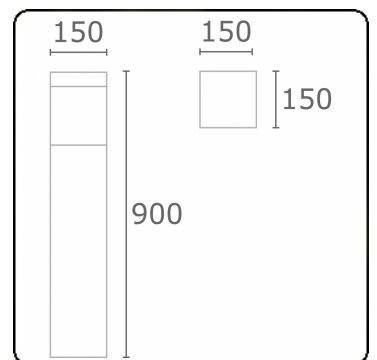

Kubik T2
35.06223-9910

Fixture details

Mounting	Ground
Light emission	Diffus
Fitting cover	Opal diffuser
Protection rate	IP 65
Housing	Aluminium
Finish	RAL 9016 traffic white textured
Certificates	CE, ISO 9001

Electric details

Protection class	I
Supply	230V
Control gear box	Current driver

Lamp details

Lamptype	LED 3000K
Wattage	15,6W
Gross luminous flux	2720
Luminaire power	17,2W
Number	1
Lifetime LED module	L80/B10 > 72000h
Color tolerance	MacAdam 3
CRI	>80

Photometric details

CIE Fluxcode	13 37 67 50 51
--------------	----------------

ENERGY

Verrijgbaar op aanvraag.

Disponible sur demande.

Available on request.

Auf Anfrage.

WXYZ
kWh/1000h