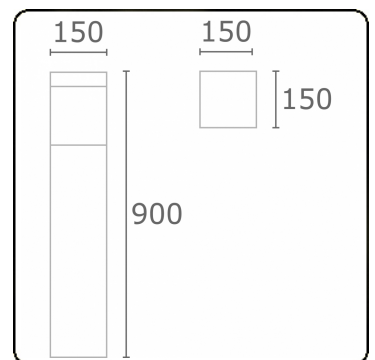

Kubik T2
35.06224-9910

Fixture details

Mounting	Ground
Light emission	Diffus
Fitting cover	Opal diffuser
Protection rate	IP 65
Housing	Aluminium
Finish	RAL 9016 traffic white textured
Certificates	CE, ISO 9001

Electric details

Protection class	I
Supply	230V
Control gear box	Current driver

Lamp details

Lamptype	LED 4000K
Wattage	15,6W
Gross luminous flux	2860
Luminaire power	17,2W
Number	1
Lifetime LED module	L80/B10 > 72000h
Color tolerance	MacAdam 3
CRI	>80

Photometric details

CIE Fluxcode	13 37 67 50 51

ENERGY

Verrijgbaar op aanvraag.

Disponible sur demande.

Available on request.

Auf Anfrage.

WXYZ
kWh/1000h

MULTILINE®

2019/2015