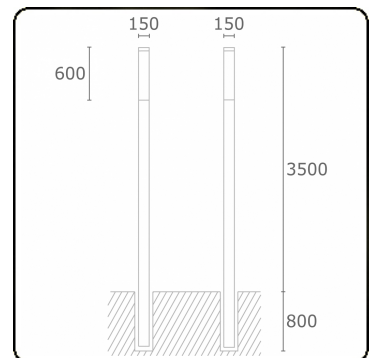

Kubik T3
35.06303-9905

Fixture details

Mounting	Ground
Light emission	Diffus
Fitting cover	Opal diffuser
Protection rate	IP 65
Housing	Aluminium
Finish	RAL 9011 graphite black textured
Certificates	CE, ISO 9001

Electric details

Protection class	I
Supply	230V
Control gear box	Current driver

Lamp details

Lamptype	LED 3000K
Wattage	39,2W
Gross luminous flux	7330
Luminaire power	43W
Number	1
Lifetime LED module	L80/B10 > 72000h
Color tolerance	MacAdam 3
CRI	>80

Photometric details

CIE Fluxcode	137 37 67 50 57
--------------	-----------------

Remarks

including connection door with fuse

ENERGY

Verrijgbaar op aanvraag.

Disponible sur demande.

Available on request.