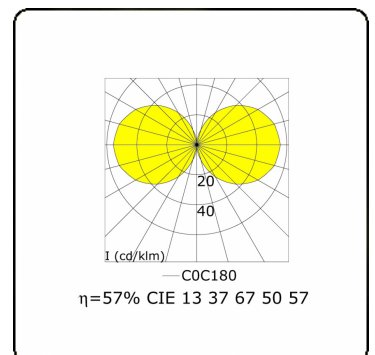

Kubik T3
35.06303-9906

Fixture details

Mounting	Ground
Light emission	Diffus
Fitting cover	Opal diffuser
Protection rate	IP 65
Housing	Aluminium
Finish	RAL 9006 white aluminium textured
Certificates	CE, ISO 9001

Electric details

Protection class	I
Supply	230V
Control gear box	Current driver

Lamp details

Lamptype	LED 3000K
Wattage	39,2W
Gross luminous flux	7330
Luminaire power	43W
Number	1
Lifetime LED module	L80/B10 > 72000h
Color tolerance	MacAdam 3
CRI	>80

Photometric details

CIE Fluxcode	137 37 67 50 57

Remarks

including connection door with fuse

ENERGY

A
Verkrijgbaar op aanvraag.
B
Disponible sur demande.
C
D
Available on request.
E
Auf Anfrage.
F
G

WXYZ
kWh/1000h

MULTILINE® 2019/2015