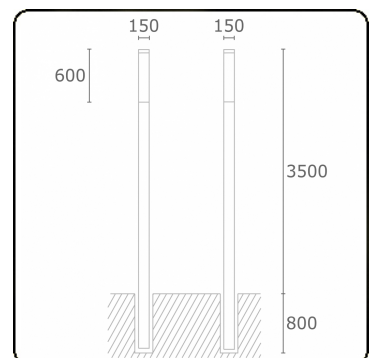

Kubik T3
35.06303-9906

Fixture details

Mounting	Ground
Light emission	Diffus
Fitting cover	Opal diffuser
Protection rate	IP 65
Housing	Aluminium
Finish	RAL 9006 white aluminium textured
Certificates	CE, ISO 9001

Electric details

Protection class	I
Supply	230V
Control gear box	Current driver

Lamp details

Lamptype	LED 3000K
Wattage	39,2W
Gross luminous flux	7330
Luminaire power	43W
Number	1
Lifetime LED module	L80/B10 > 72000h
Color tolerance	MacAdam 3
CRI	>80

Photometric details

CIE Fluxcode	137 37 67 50 57

Remarks

including connection door with fuse

ENERGY

A
Verkrijgbaar op aanvraag.
B
Disponible sur demande.
C
D
Available on request.
E
Auf Anfrage.
F
G

WXYZ
kWh/1000h

MULTILINE® 2019/2015