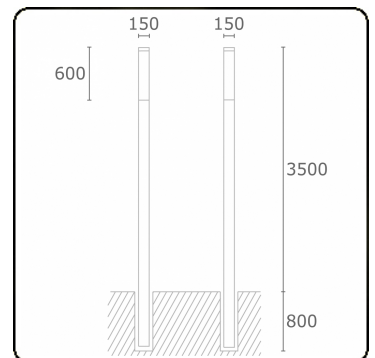

Kubik T3
35.06304-9906

Fixture details

Mounting	Ground
Light emission	Diffus
Fitting cover	Opal diffuser
Protection rate	IP 65
Housing	Aluminium
Finish	RAL 9006 white aluminium textured
Certificates	CE, ISO 9001

Electric details

Protection class	I
Supply	230V
Control gear box	Current driver

Lamp details

Lamptype	LED 4000K
Wattage	39,2W
Gross luminous flux	7670
Luminaire power	43W
Number	1
Lifetime LED module	L80/B10 > 72000h
Color tolerance	MacAdam 3
CRI	>80

Photometric details

CIE Fluxcode	137 37 67 50 57

Remarks

including connection door with fuse

ENERGY

A
Verkrijgbaar op aanvraag.
B
Disponible sur demande.
C
D
Available on request.
E
Auf Anfrage.
F
G

WXYZ
kWh/1000h

MULTILINE® 2019/2015