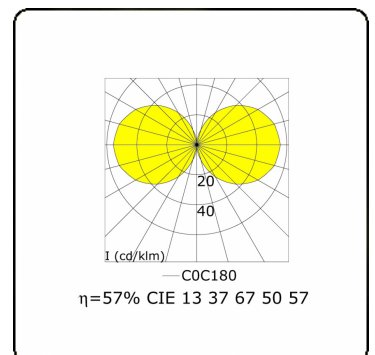

Kubik T3
35.06304-9906

Fixture details

Mounting	Ground
Light emission	Diffus
Fitting cover	Opal diffuser
Protection rate	IP 65
Housing	Aluminium
Finish	RAL 9006 white aluminium textured
Certificates	CE, ISO 9001

Electric details

Protection class	I
Supply	230V
Control gear box	Current driver

Lamp details

Lamptype	LED 4000K
Wattage	39,2W
Gross luminous flux	7670
Luminaire power	43W
Number	1
Lifetime LED module	L80/B10 > 72000h
Color tolerance	MacAdam 3
CRI	>80

Photometric details

CIE Fluxcode	137 37 67 50 57

Remarks

including connection door with fuse

ENERGY

Verrijgbaar op aanvraag.

Disponible sur demande.

Available on request.

Auf Anfrage.

WXYZ
kWh/1000h

MULTILINE®

2019/2015