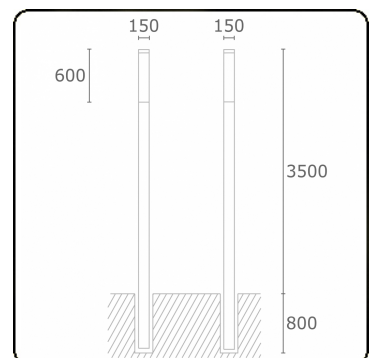

Kubik T3
35.06304-9906

Fixture details

Mounting	Ground
Light emission	Diffus
Fitting cover	Opal diffuser
Protection rate	IP 65
Housing	Aluminium
Finish	RAL 9006 white aluminium textured
Certificates	CE, ISO 9001

Electric details

Protection class	I
Supply	230V
Control gear box	Current driver

Lamp details

Lamptype	LED 4000K
Wattage	39,2W
Gross luminous flux	7670
Luminaire power	43W
Number	1
Lifetime LED module	L80/B10 > 72000h
Color tolerance	MacAdam 3
CRI	>80

Photometric details

CIE Fluxcode	137 37 67 50 57
--------------	-----------------

Remarks

including connection door with fuse

ENERGY

Verrijgbaar op aanvraag.

Disponible sur demande.

Available on request.