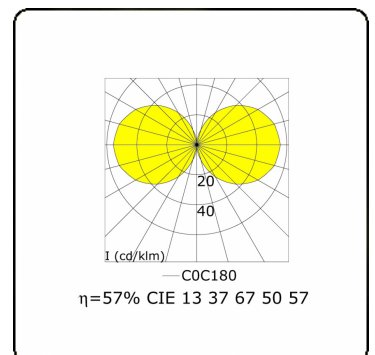

Kubik T3
35.06304-9906

Fixture details

Mounting	Ground
Light emission	Diffus
Fitting cover	Opal diffuser
Protection rate	IP 65
Housing	Aluminium
Finish	RAL 9006 white aluminium textured
Certificates	CE, ISO 9001

Electric details

Protection class	I
Supply	230V
Control gear box	Current driver

Lamp details

Lamptype	LED 4000K
Wattage	39,2W
Gross luminous flux	7670
Luminaire power	43W
Number	1
Lifetime LED module	L80/B10 > 72000h
Color tolerance	MacAdam 3
CRI	>80

Photometric details

CIE Fluxcode	137 37 67 50 57
--------------	-----------------

Remarks

including connection door with fuse

ENERGY

Verrijgbaar op aanvraag.

Disponible sur demande.

Available on request.