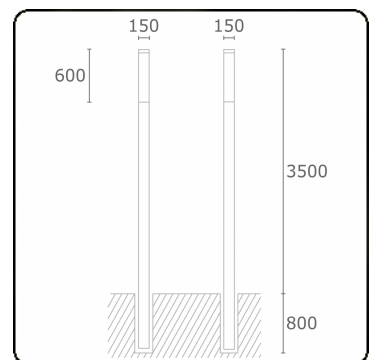

Kubik T3
35.06303-9910

Fixture details

Mounting	Ground
Light emission	Diffus
Fitting cover	Opal diffuser
Protection rate	IP 65
Housing	Aluminium
Finish	RAL 9016 traffic white textured
Certificates	CE, ISO 9001

Electric details

Protection class	I
Supply	230V
Control gear box	Current driver

Lamp details

Lamptype	LED 3000K
Wattage	39,2W
Gross luminous flux	7330
Luminaire power	43W
Number	1
Lifetime LED module	L80/B10 > 72000h
Color tolerance	MacAdam 3
CRI	>80

Photometric details

CIE Fluxcode	137 37 67 50 57

Remarks

including connection door with fuse

ENERGY

Verrijgbaar op aanvraag.

Disponible sur demande.

Available on request.

Auf Anfrage.

WXYZ
kWh/1000h

MULTILINE®

2019/2015