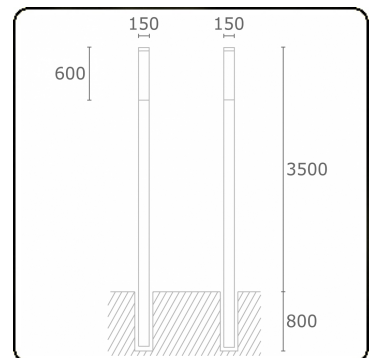

Kubik T3
35.06304-9910

Fixture details

Mounting	Ground
Light emission	Diffus
Fitting cover	Opal diffuser
Protection rate	IP 65
Housing	Aluminium
Finish	RAL 9016 traffic white textured
Certificates	CE, ISO 9001

Electric details

Protection class	I
Supply	230V
Control gear box	Current driver

Lamp details

Lamptype	LED 4000K
Wattage	39,2W
Gross luminous flux	7670
Luminaire power	43W
Number	1
Lifetime LED module	L80/B10 > 72000h
Color tolerance	MacAdam 3
CRI	>80

Photometric details

CIE Fluxcode	137 37 67 50 57
--------------	-----------------

Remarks

including connection door with fuse

ENERGY

Verrijgbaar op aanvraag.

Disponible sur demande.

Available on request.