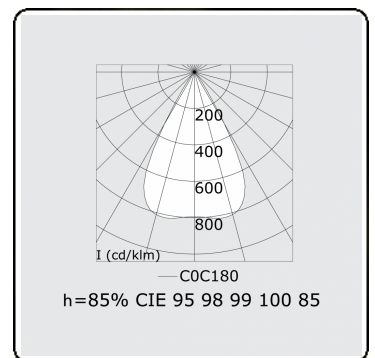

Remarks

LRLW optiek - 150mA - RAL

ENERGY

Verkrijgbaar op aanvraag.

Disponible sur demande.

Available on request.

Auf Anfrage.

WXYZ
kWh/1000h

MULTILINE®

2019/2015