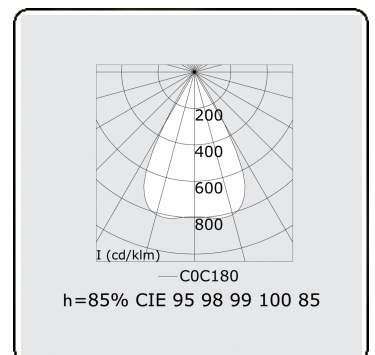

Electric details

Protection class	I
Supply	230V
Control gear box	Current driver

Lamp details

Lamptype	LED 4000K
Wattage	6,0W
Gross luminous flux	4400
Luminaire power	26,4W
Number	4
Lifetime LED module	L90/B50 > 50000h
Color tolerance	MacAdam 3
CRI	>80

Photometric details

UGR	15,8/19,4
CIE Fluxcode	96 98 99 100 85

Dimensions

A	1123 mm
---	---------

Remarks

LRLW optiek - 150mA - RAL

ENERGY

Verrijgbaar op aanvraag.