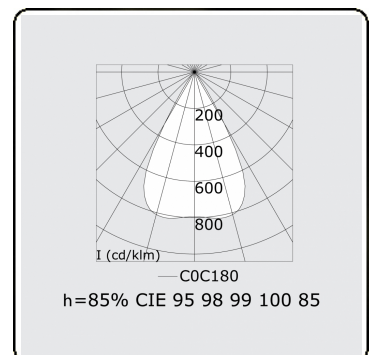

Remarks

LRLW optiek - 150mA - RAL

ENERGY

Verkrijgbaar op aanvraag.

Disponible sur demande.

Available on request.

Auf Anfrage.

WXYZ
kWh/1000h

MULTILINE®

2019/2015