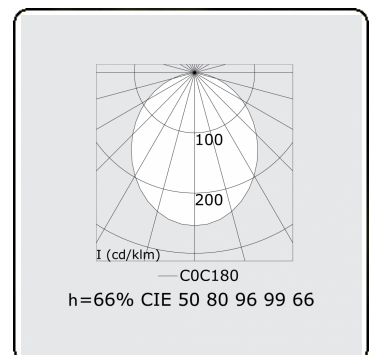

Electric details

Protection class	I
Supply	230V
Control gear box	Current driver

Lamp details

Lamptype	LED 3000K
Wattage	4,0W
Gross luminous flux	2880
Luminaire power	17,6W
Number	4
Lifetime LED module	L90/B50 > 50000h
Color tolerance	MacAdam 3
CRI	>80

Photometric details

UGR	>19
CIE Fluxcode	50 80 96 99 66

Dimensions

A	1130 mm
B	810 mm

Remarks

Ceiling

ENERGY

Verrijgbaar op aanvraag.