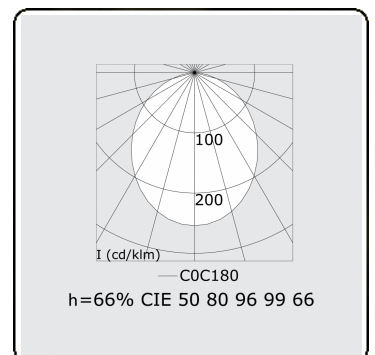

Electric details

Protection class	I
Supply	230V
Control gear box	Current driver

Lamp details

Lamptype	LED 3000K
Wattage	4,0W
Gross luminous flux	3600
Luminaire power	22,0W
Number	5
Lifetime LED module	L90/B50 > 50000h
Color tolerance	MacAdam 3
CRI	>80

Photometric details

UGR	>19
CIE Fluxcode	50 80 96 99 66

Dimensions

A	1410 mm
B	1090 mm

Remarks

Ceiling

ENERGY

Verrijgbaar op aanvraag.