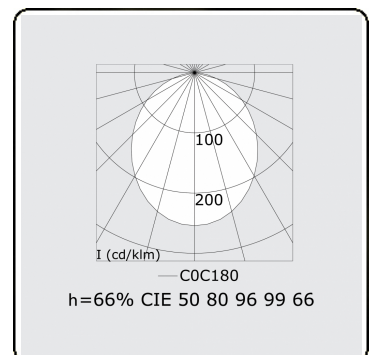

Electric details

Protection class	I
Supply	230V
Control gear box	Current driver

Lamp details

Lamptype	LED 4000K
Wattage	4,0W
Gross luminous flux	4530
Luminaire power	26,4W
Number	6
Lifetime LED module	L90/B50 > 50000h
Color tolerance	MacAdam 3
CRI	>80

Photometric details

UGR	>19
CIE Fluxcode	50 80 96 99 66

Dimensions

A	1690 mm
B	1370 mm

Remarks

Ceiling

ENERGY

Verrijgbaar op aanvraag.