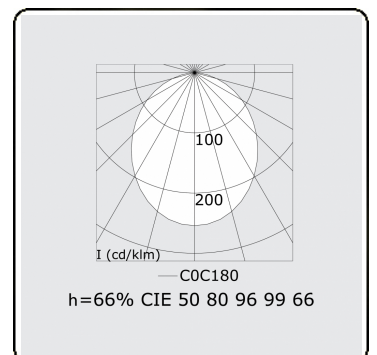

Electric details

Protection class	I
Supply	230V
Control gear box	Current driver

Lamp details

Lamptype	LED 4000K
Wattage	4,0W
Gross luminous flux	4530
Luminaire power	26,4W
Number	6
Lifetime LED module	L90/B50 > 50000h
Color tolerance	MacAdam 3
CRI	>80

Photometric details

UGR	>19
CIE Fluxcode	50 80 96 99 66

Dimensions

A	1690 mm
B	1370 mm

Remarks

Ceiling

ENERG

Verkrijgbaar op aanvraag.