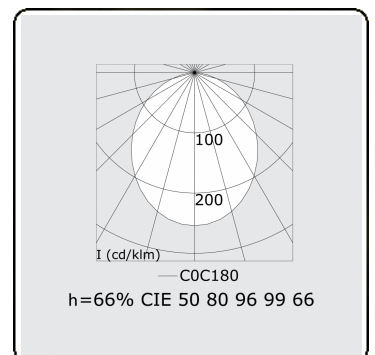

Electric details

Protection class	I
Supply	230V
Control gear box	Current driver DALI/TD

Lamp details

Lamptype	LED 3000K
Wattage	4,0W
Gross luminous flux	5040
Luminaire power	30,8W
Number	7
Lifetime LED module	L90/B50 > 50000h
Color tolerance	MacAdam 3
CRI	>80

Photometric details

UGR	>19
CIE Fluxcode	50 80 96 99 66

Dimensions

A	1970 mm
B	1650 mm

Remarks

Ceiling

ENERGY

Verkrijgbaar op aanvraag.