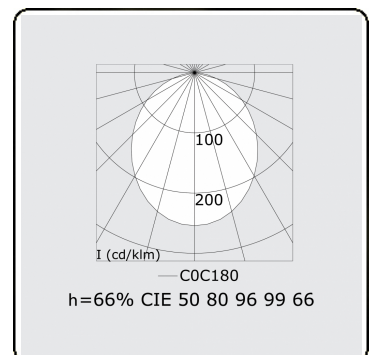

Electric details

Protection class	I
Supply	230V
Control gear box	Current driver DALI/TD

Lamp details

Lamptype	LED 4000K
Wattage	4,0W
Gross luminous flux	6795
Luminaire power	39,6W
Number	9
Lifetime LED module	L90/B50 > 50000h
Color tolerance	MacAdam 3
CRI	>80

Photometric details

UGR	>19
CIE Fluxcode	50 80 96 99 66

Dimensions

A	2530 mm
B	2210 mm

Remarks

Ceiling

ENERGY

Verkrijgbaar op aanvraag.