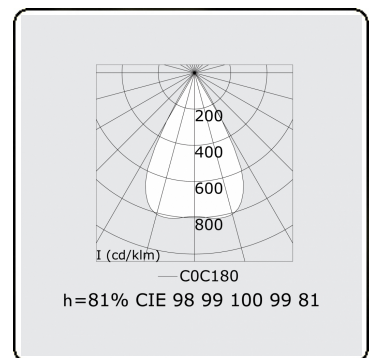

Electric details

Protection class	I
Supply	230V
Control gear box	Current driver

Lamp details

Lamptype	LED 3000K
Wattage	4,0W
Gross luminous flux	2880
Luminaire power	17,6W
Number	4
Lifetime LED module	L90/B50 > 50000h
Color tolerance	MacAdam 3
CRI	>80

Photometric details

UGR	<19
CIE Fluxcode	99 99 100 99 81

Dimensions

A	1130 mm
---	---------

Remarks

Ceiling

ENERGY

Verrijgbaar op aanvraag.